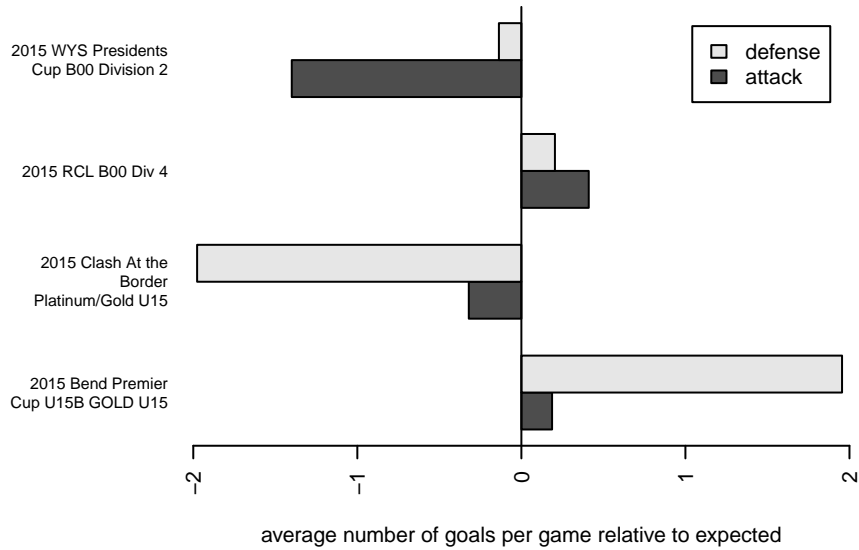

Performance relative to 13 month average