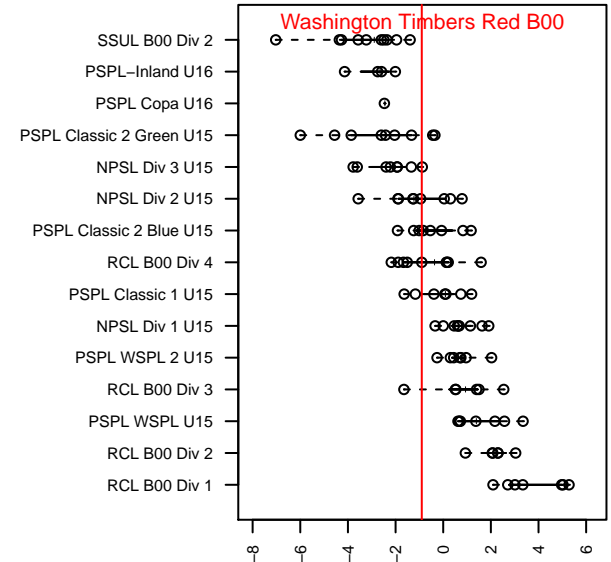

**attack and defense rating
relative to others at age
and all opponents in last 13 months**