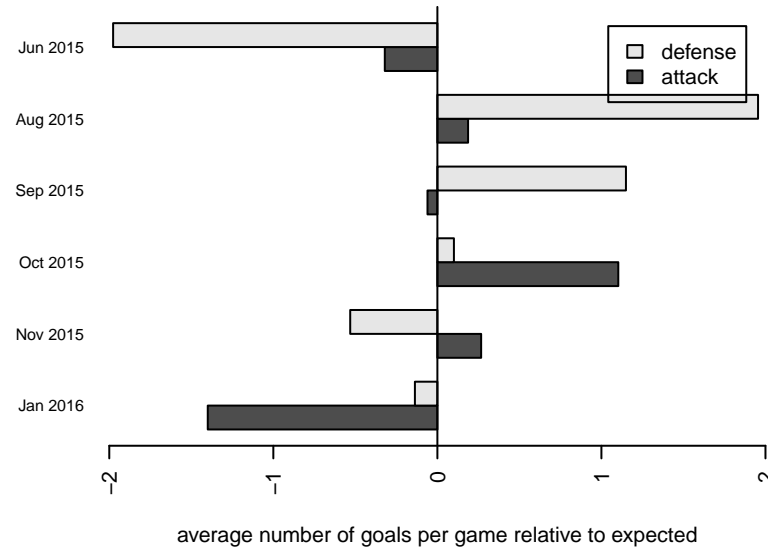

Performance relative to 13 month average