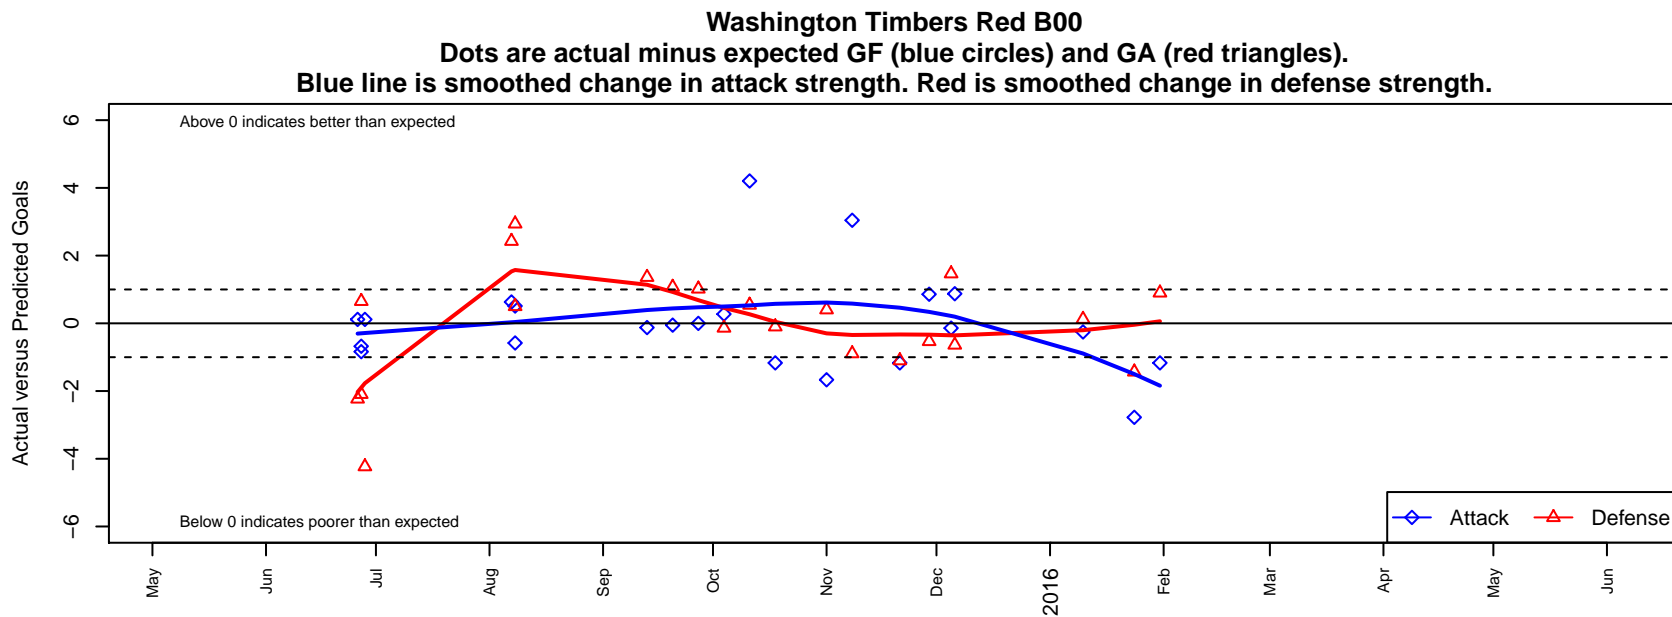

Washington Timbers Red B00

Washington Timbers
 Vancouver, WA
 B00 total strength=1159
 attack=4.68 defense=2.57
 fall league = RCL B00 Div 4

alt names used:
 WASHINGTON TIMBERS FC B00 REDS (WA)
 WA Timbers B00 Reds
 WA Timbers B00 Red A
 WA Timbers B00 Red A

Venues played:
 2015 Clash At the Border Platinum/Gold U15
 2015 Bend Premier Cup U15B GOLD U15
 2015 RCL B00 Div 4
 2015 WYS Presidents Cup B00 Division 2

**attack and defense variance (black dot)
relative to other teams
and top 10 in region**